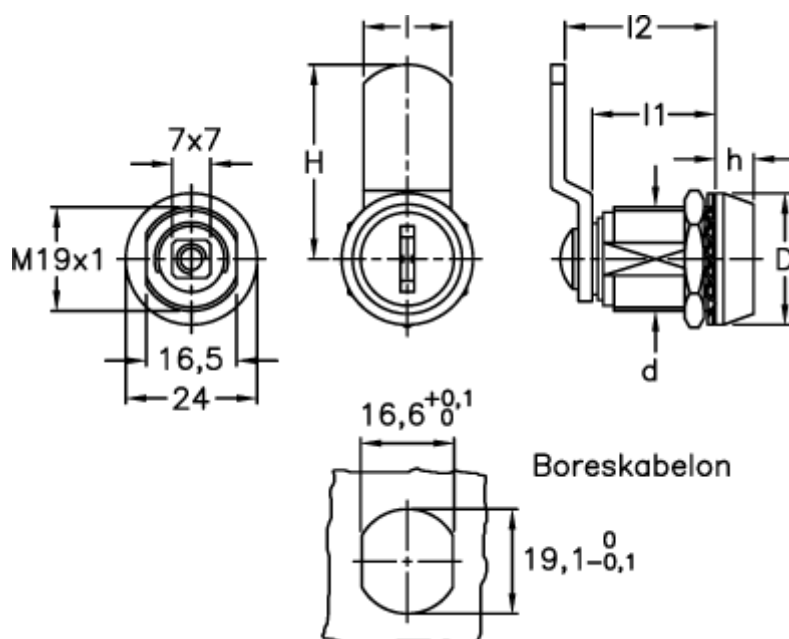

Article number: 2310421617

Description: E+G Latch w/safety lock
CXU/A-36-28

Measures

D = 24

d = M19x1

H = 35.5

h = 7

l = 16

l1 = 22.5

l2 = 27.5